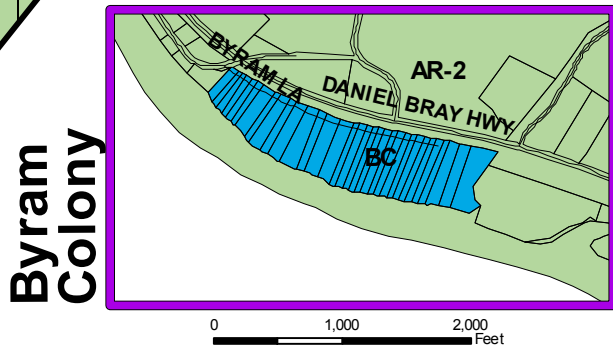

# Zoning

## Kingwood Township, Hunterdon County, NJ

May 2008

This map has been prepared from information reproduced from the Kingwood Township Zoning Map, dated June 1993, prepared by Heritage Consulting Engineers, and adopted by the Township Committee on 7-26-93 by Ord. No. 8-13-93.

Data Sources: Kingwood Township, Hunterdon County Dept. of GIS  
 This map was developed using Hunterdon County Department of Environmental Protection Geographic Information System digital data, but this secondary product has not been verified and is not County-authorized.