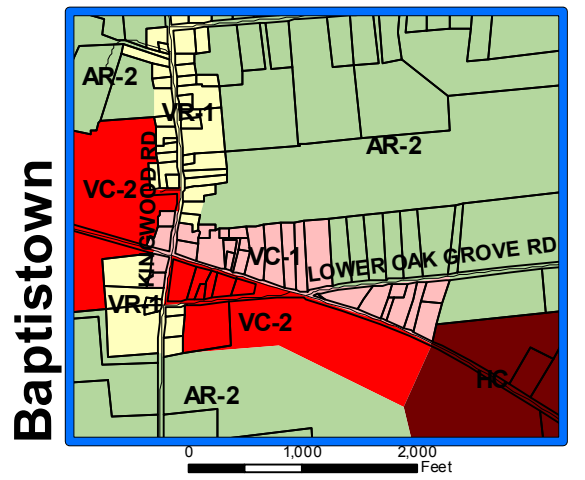

# Zoning

## Kingwood Township, Hunterdon County, NJ

May 2008

### Legend

- VR-1 Village Residential-1
- VR-2 Village Residential-2
- AR-2 Agricultural/Residential
- VC-1 Village Commercial-1
- VC-2 Village Commercial-2
- HC Highway Commercial
- BP Business Park
- PO/R Professional Office/Residential
- BC Byram Colony

Data Sources: Kingwood Township, Hunterdon County Dept. of GIS  
 This map was developed using Hunterdon County Department of Environmental Protection Geographic Information System digital data, but this secondary product has not been verified and is not County-authorized.