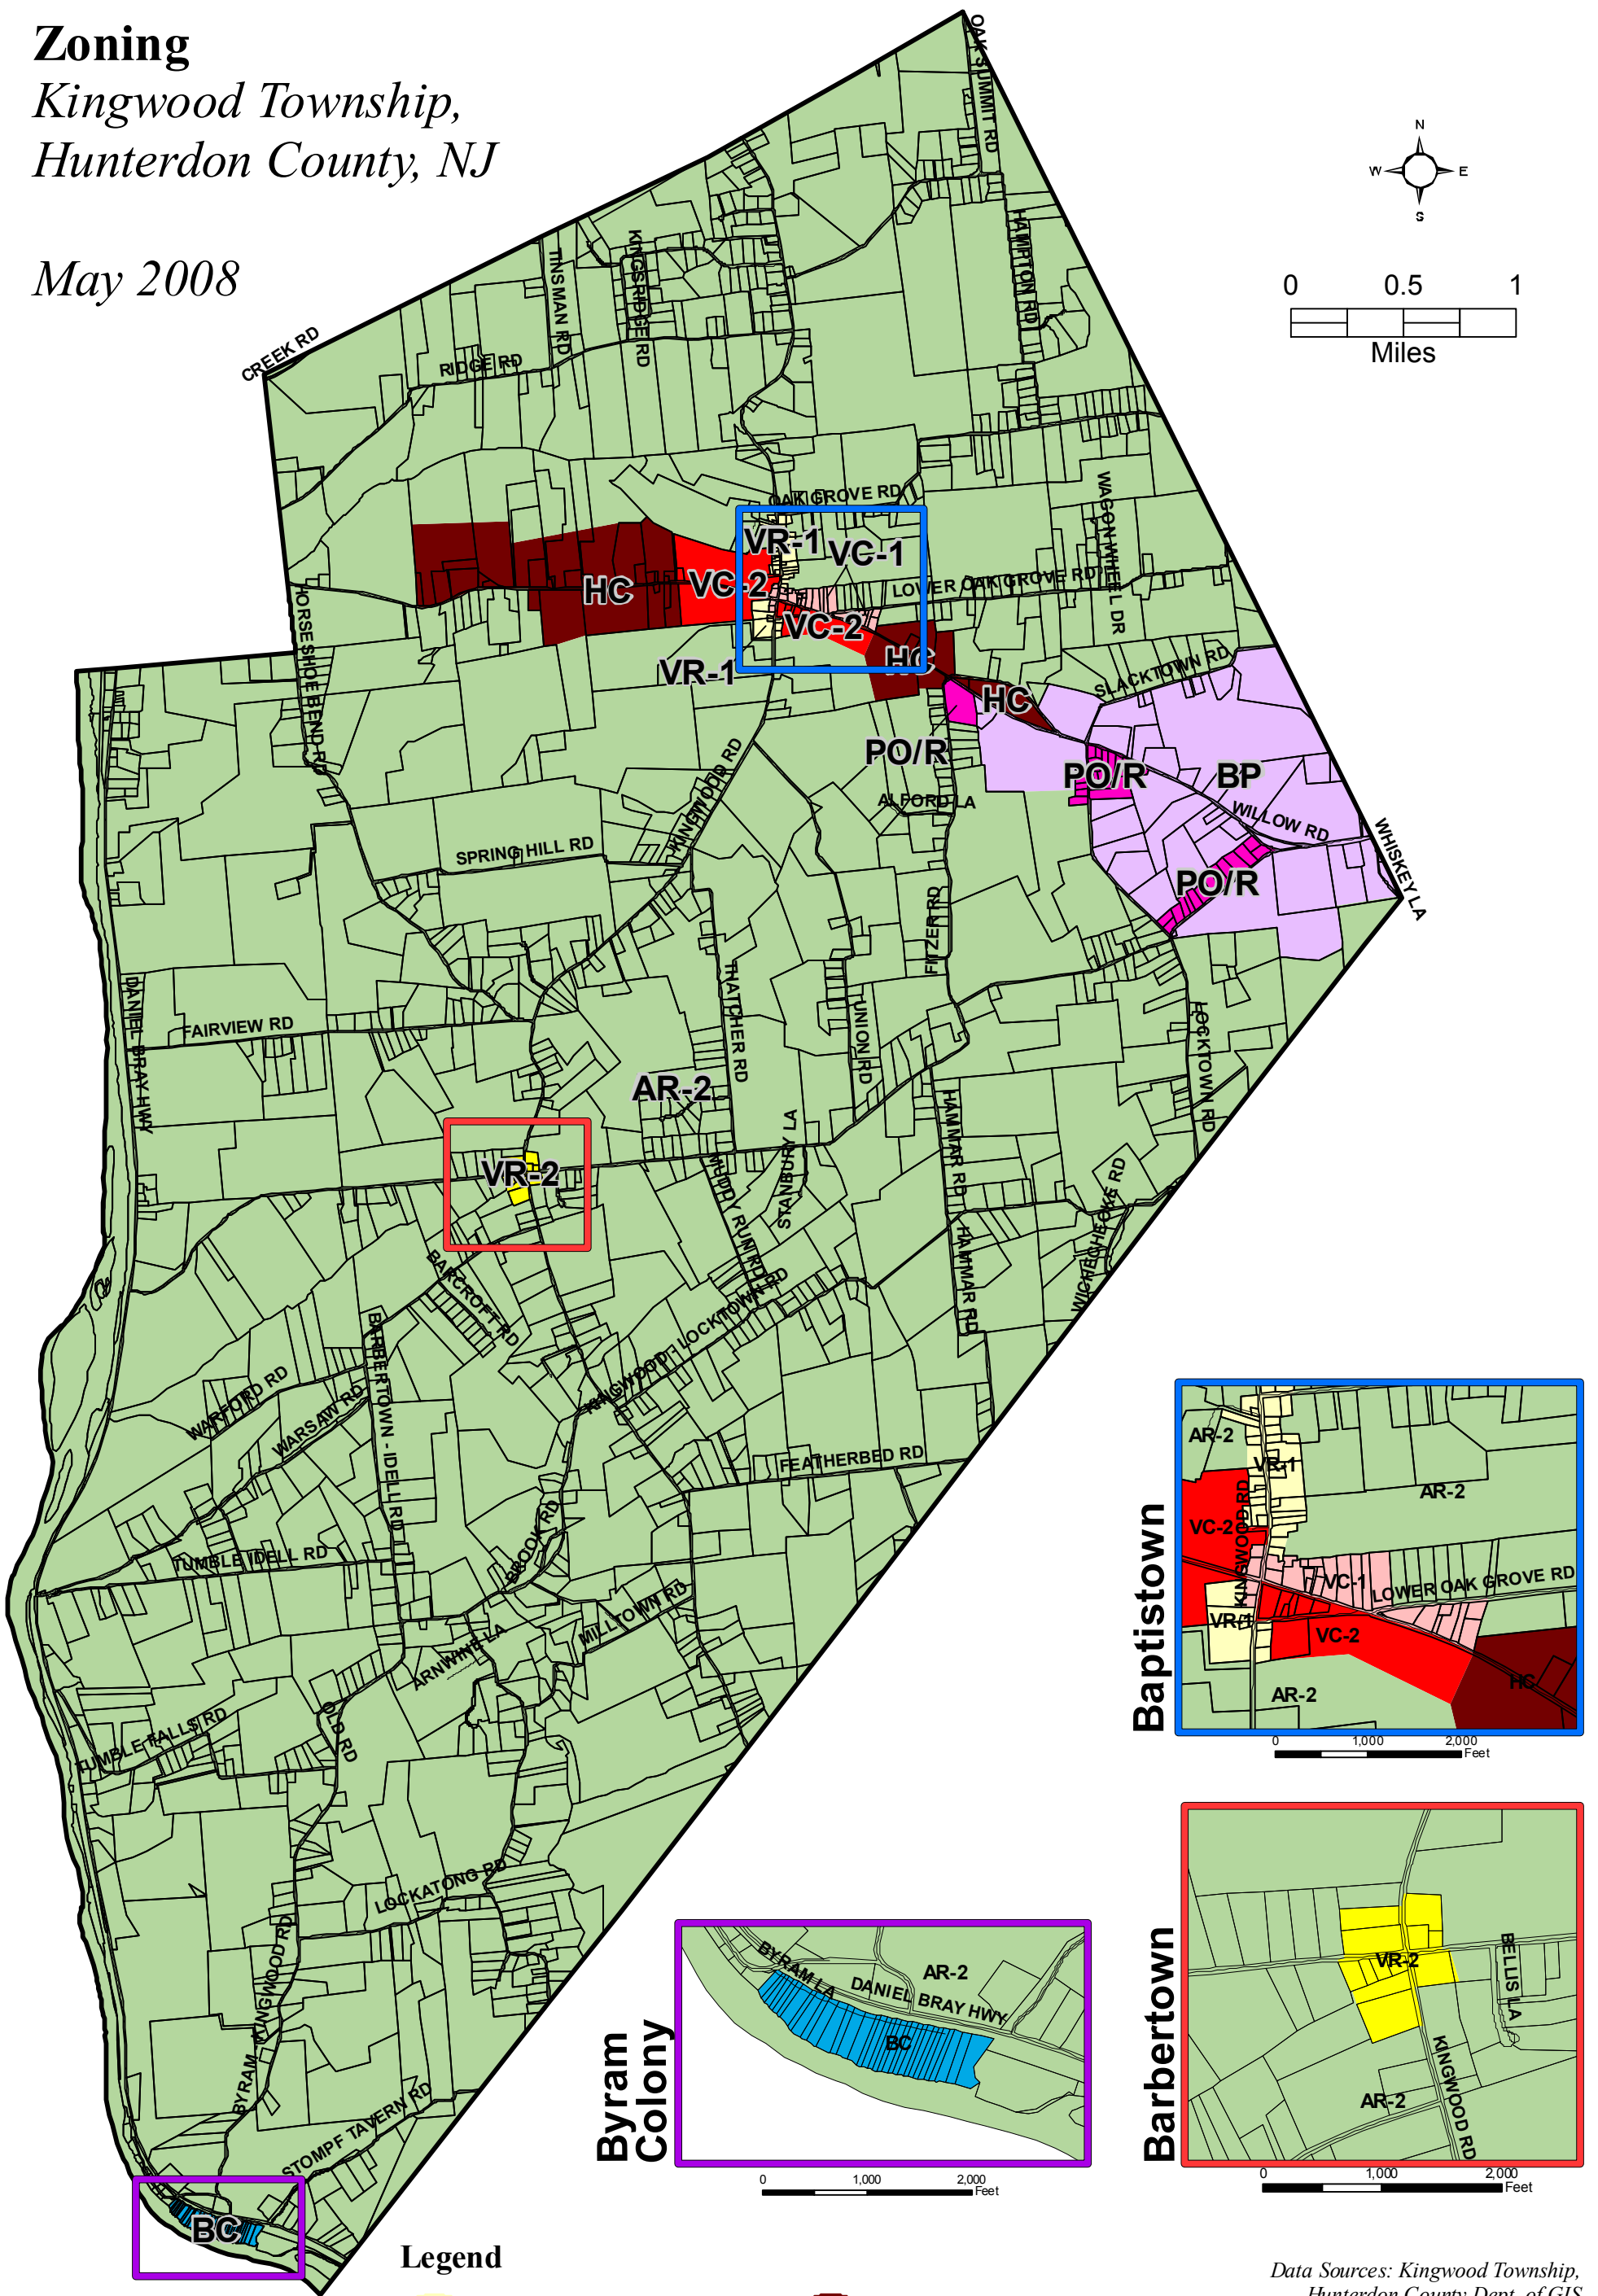

# Zoning

## Kingwood Township, Hunterdon County, NJ

May 2008

This map has been prepared from information reproduced from the Kingwood Township Zoning Map, dated June 1993, prepared by Heritage Consulting Engineers, and adopted by the Township Committee on 7-26-93 by Ord. No. 8-13-93.

Data Sources: Kingwood Township, Hunterdon County Dept. of GIS  
 This map was developed using Hunterdon County Department of Environmental Protection Geographic Information System digital data, but this secondary product has not been verified and is not County-authorized.