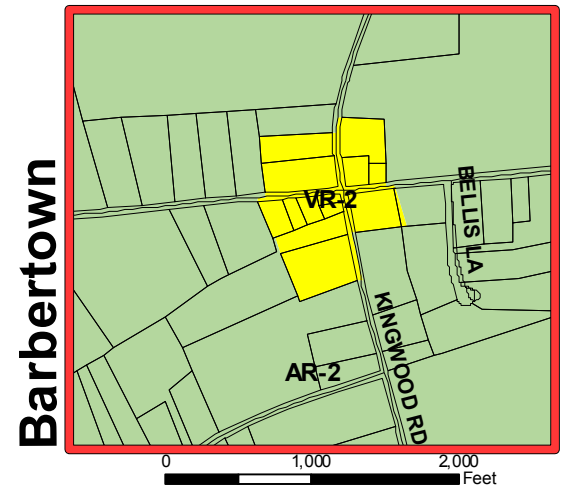

# Zoning

## Kingwood Township, Hunterdon County, NJ

May 2008

### Legend

- VR-1 Village Residential-1
- VR-2 Village Residential-2
- AR-2 Agricultural/Residential
- VC-1 Village Commercial-1
- VC-2 Village Commercial-2
- HC Highway Commercial
- BP Business Park
- PO/R Professional Office/Residential
- BC Byram Colony

Data Sources: Kingwood Township, Hunterdon County Dept. of GIS  
 This map was developed using Hunterdon County Department of Environmental Protection Geographic Information System digital data, but this secondary product has not been verified and is not County-authorized.